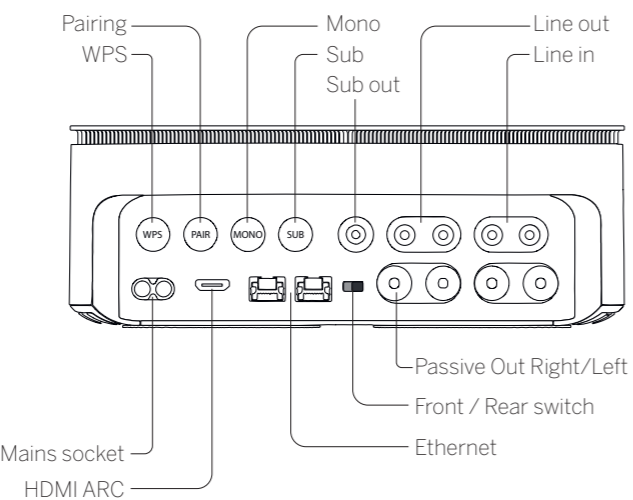

Scope of delivery

Please read safety instructions before using any electronics!

- Safety Instructions
- Technical Data
- Quick Installation Guide

Overview

Quick start

1 Connect speaker

2 Connect power cable

3 Start device

Choose operation mode

4a Multiroom - DTS Play-Fi