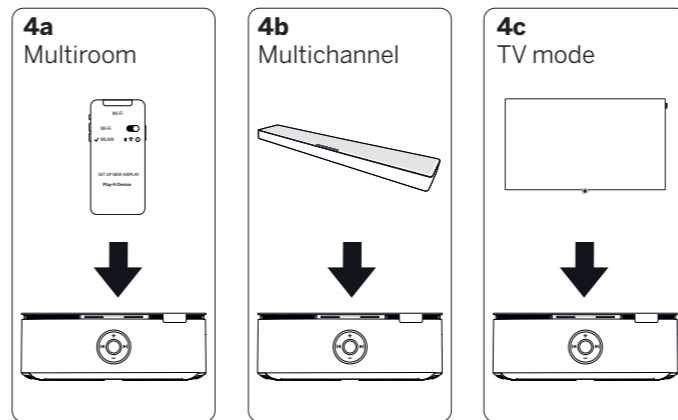

Choose operation mode