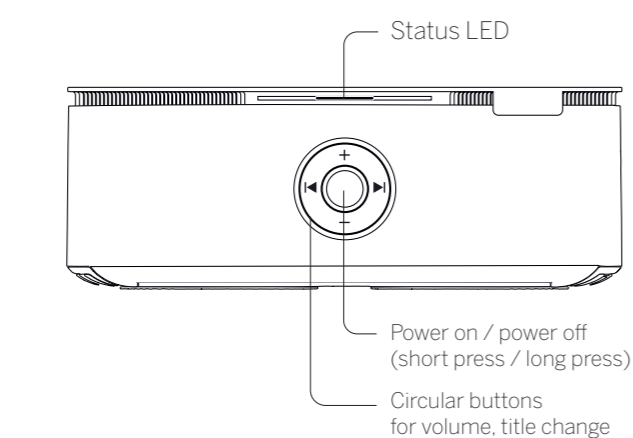

Scope of delivery

Please read safety instructions before using any electronics!

- Safety Instructions
- Technical Data
- Quick Installation Guide

Overview

Quick start

1 Connect speaker

2 Connect power cable

3 Start device

Choose operation mode

4a Multiroom - DTS Play-Fi