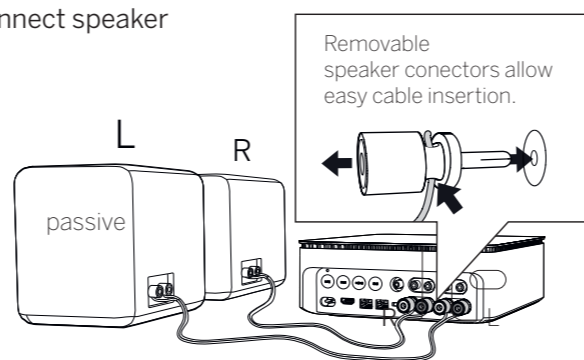

Quick start

1 Connect speaker